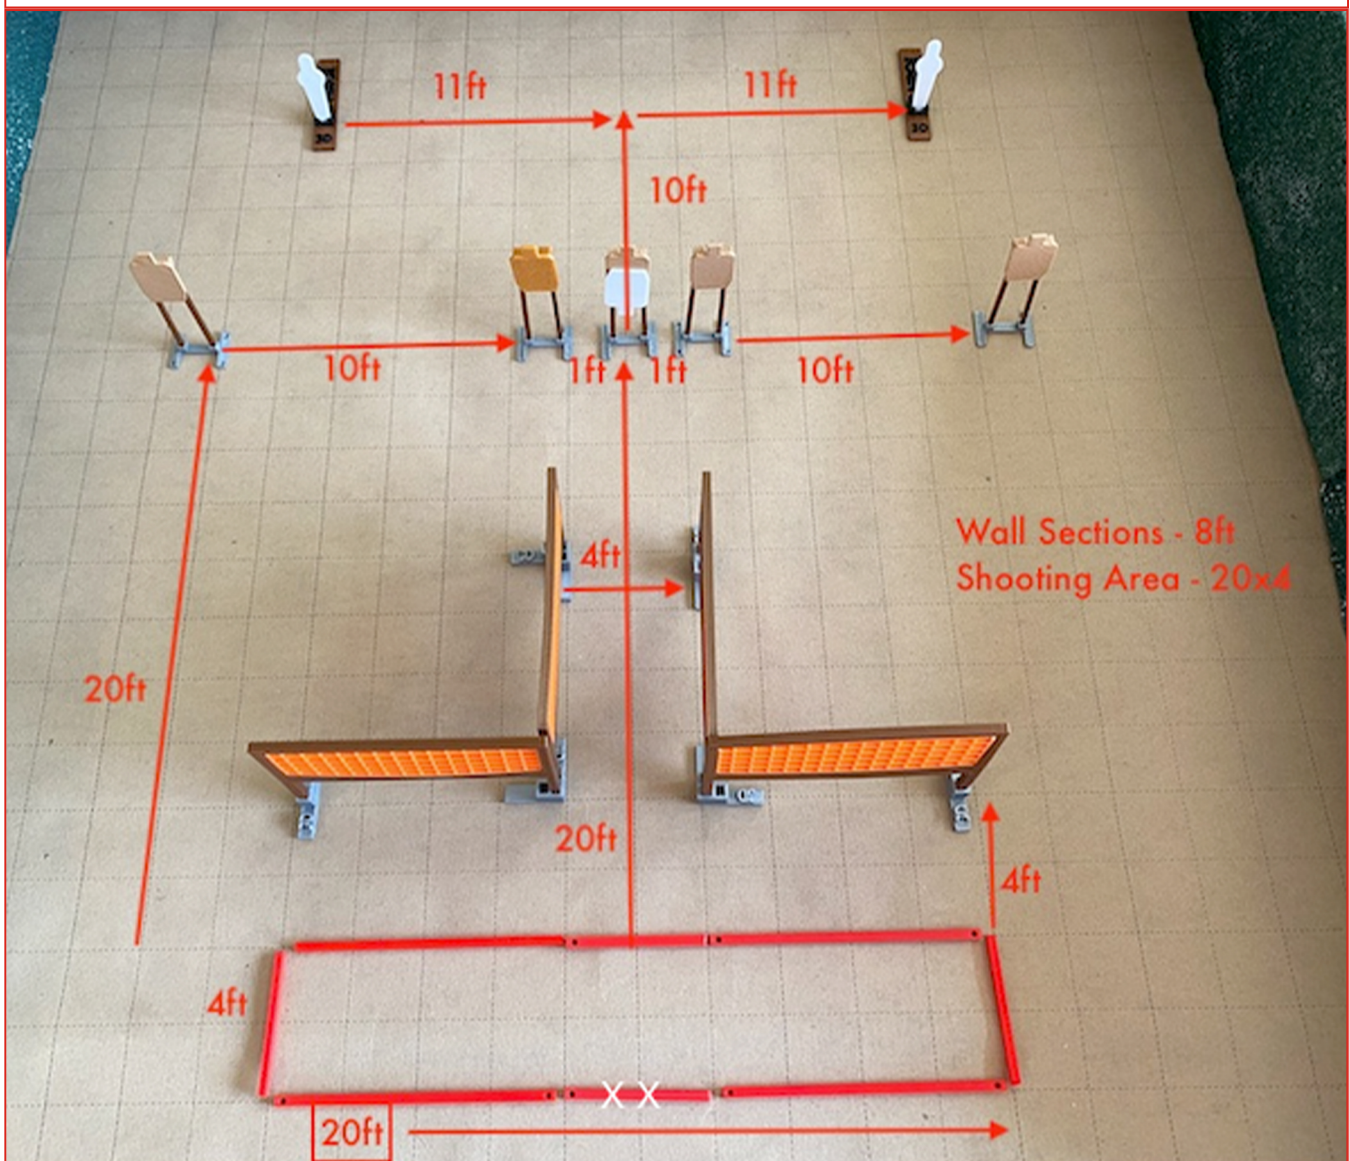

CM 20-01

Wish You Were Here

Scoring: Comstock course of fire

Targets: 5 USPSA cardboard targets 2 fullsize USPSA Poppers

Rounds: 12

Condition: Loaded and holstered

Start Position: Feet touching marks, wrists below belt.

PCC stock on belt generally downrange

The start is audible

Procedure: Engage targets from within the shooting area.

SETUP NOTES

Targets are 5' to top of target.

No Shoot inverted at 5 inches below A zone perf.

CM 20-01 Wish You Were Here

Written Stage Briefing

Wish You Were Here is a 12 round, 60-point, Comstock Classifier course. There are 5 USPSA targets and 2 USPSA Poppers.

The handgun start position is standing inside the shooting area, feet touching marks, wrists below belt, with handgun loaded and holstered.

The PCC start position is standing inside the shooting area, feet touching marks, loaded PCC held in both hands, safety on, stock touching belt, muzzle generally downrange.

On the audible start signal, engage targets as they become available from within the shooting area.