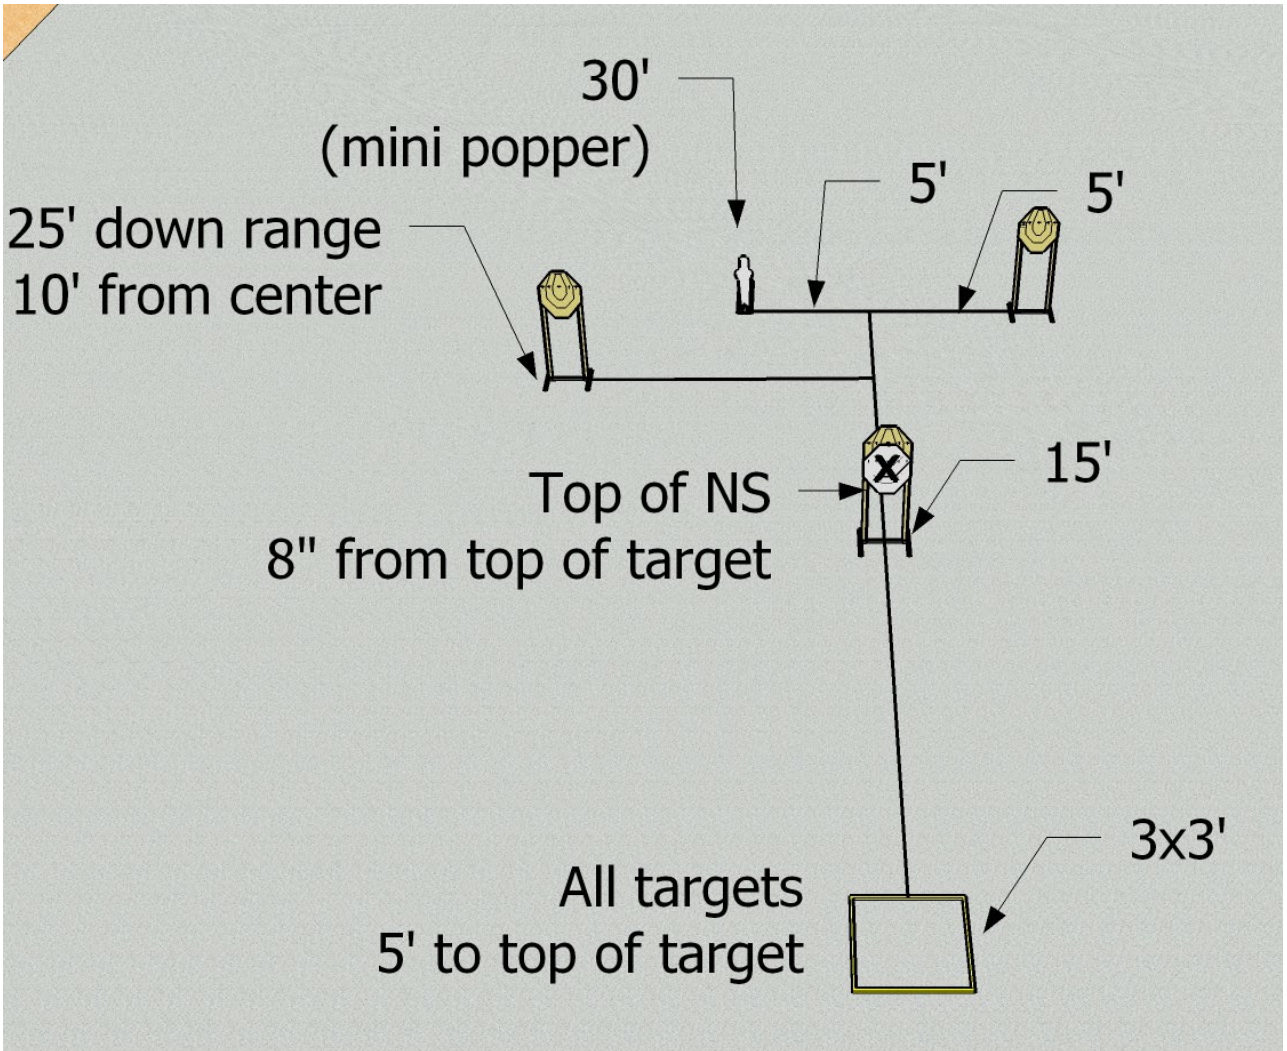

## Set-up Notes

## Written Stage Briefing

Blues Don't Care is a 7 round Comstock, Speed Shoot. There are 3 IPSC cardboard targets and 1 USPSA Mini-Popper.

The start position is heels touching anywhere on the rear fault line. Handgun loaded and holstered, wrists below belt. PCC is loaded with safety on, stock on belt, muzzle generally downrange.

Upon the audible start signal engage targets from within the shooting area.

Are there any questions? You have five minutes to inspect the stage.